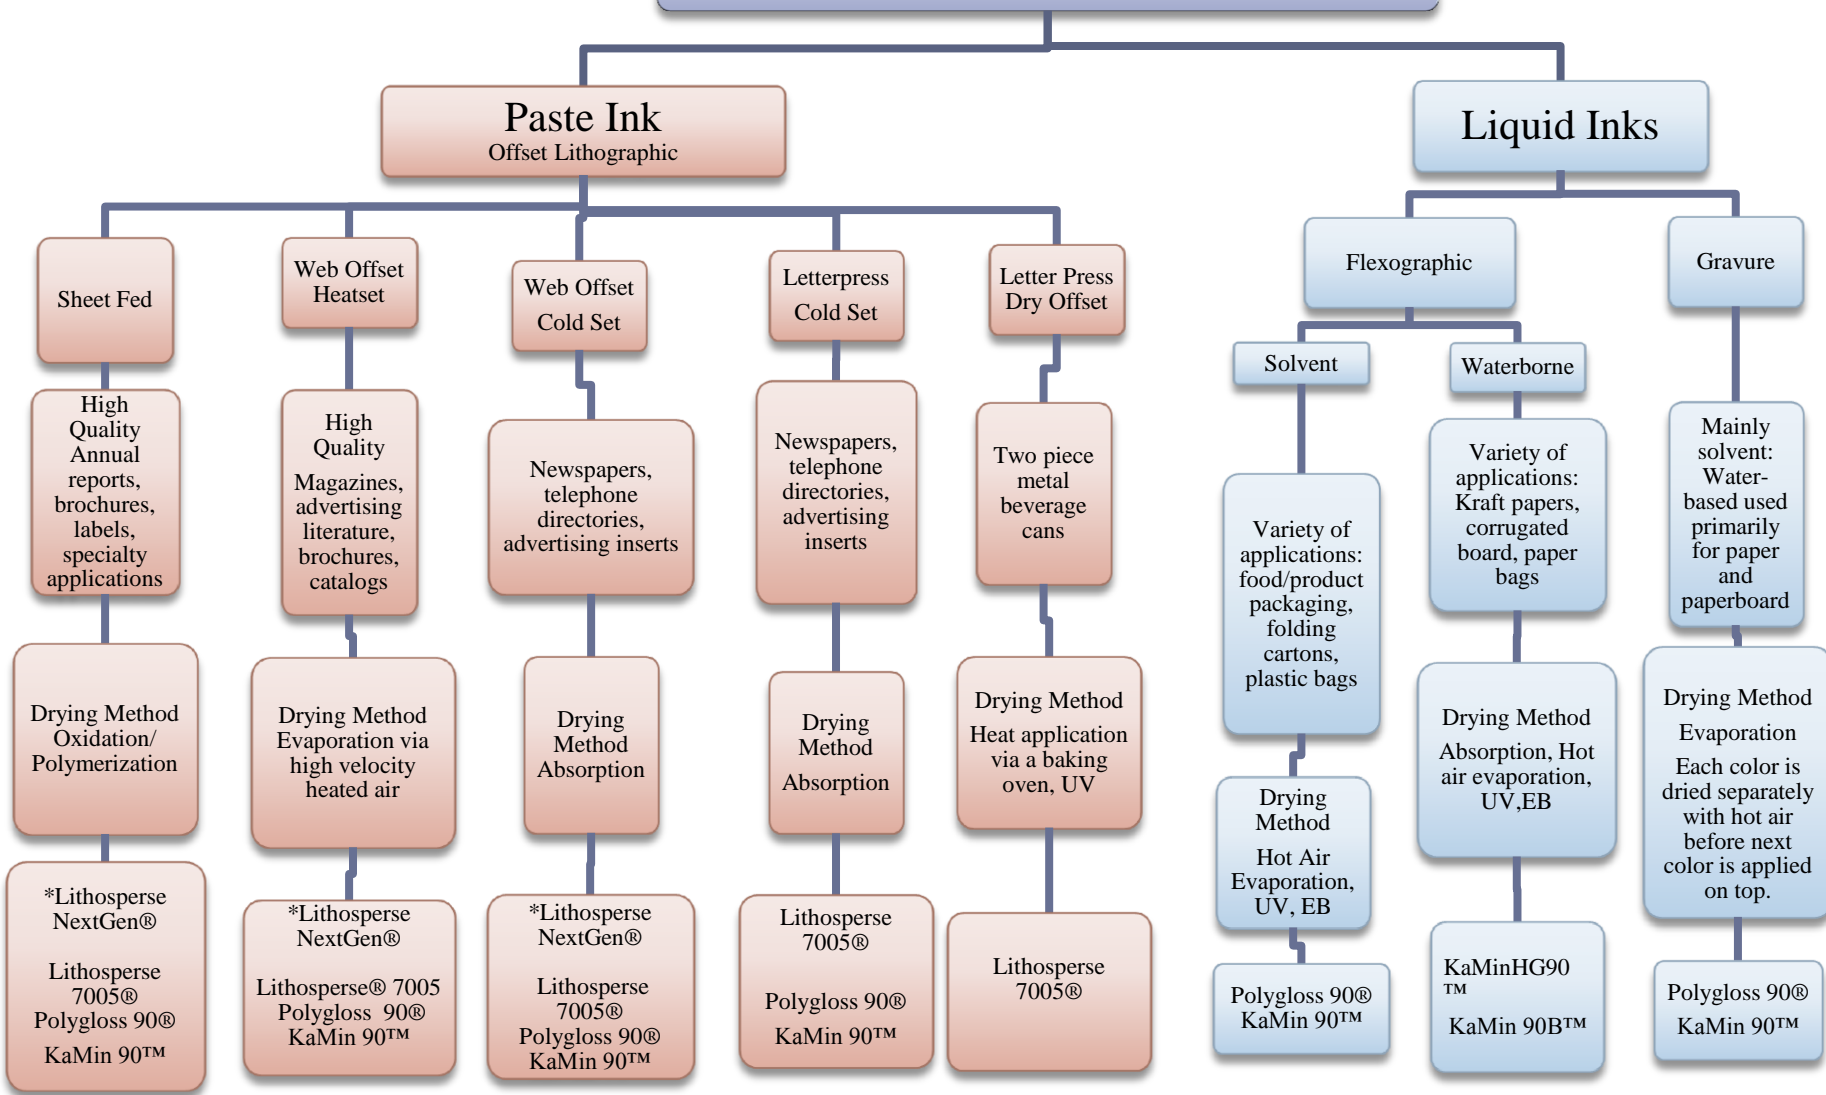

Selection Guide KaMin Kaolin for Printing Inks

*Lithospense® NextGen – pigment and varnish replacement